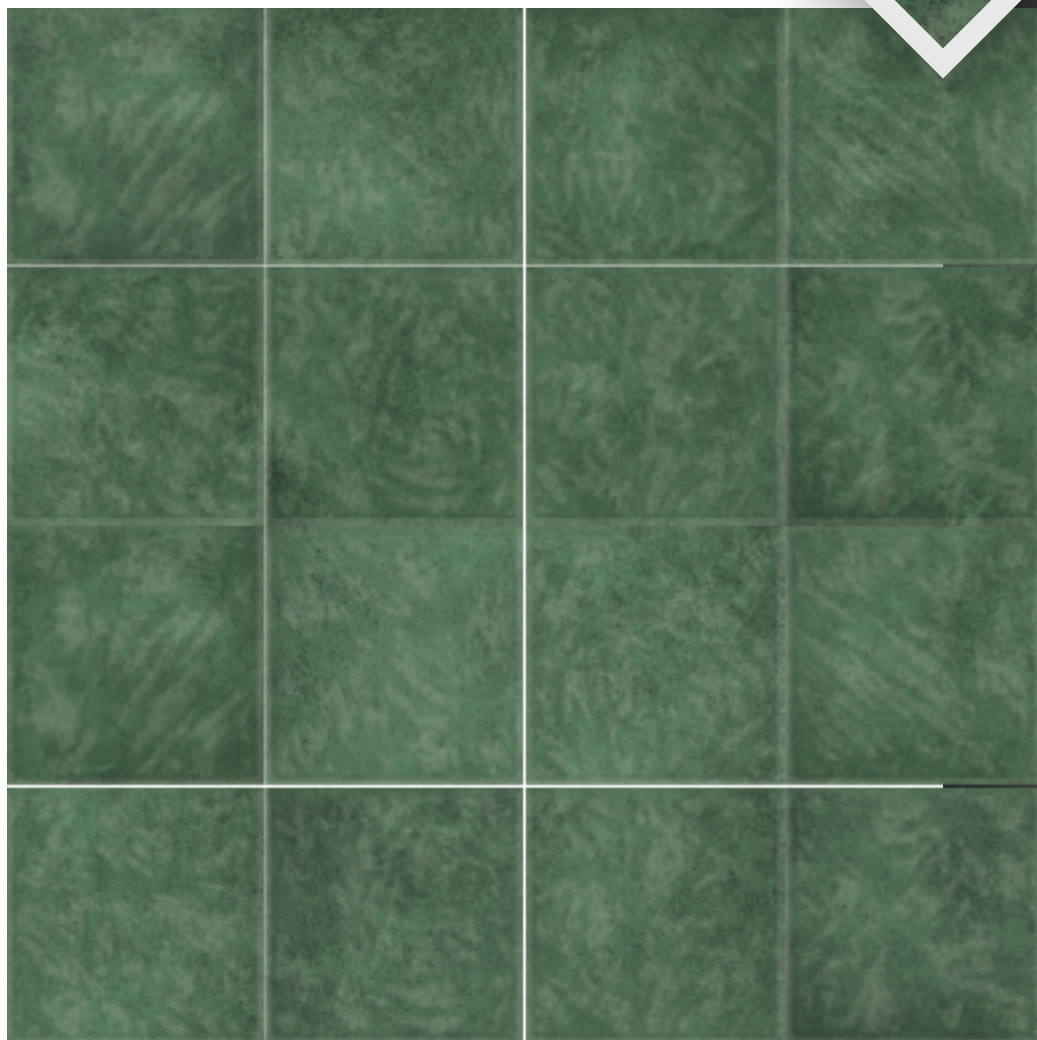

Плитка SMALTO VERDE

15x15