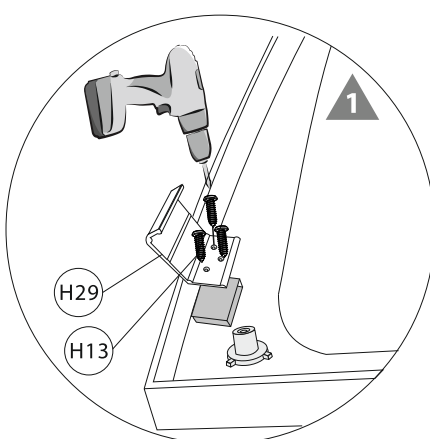

1

C
x1

H35
x1

H29
x6

St4x16

H13
x18

PH2